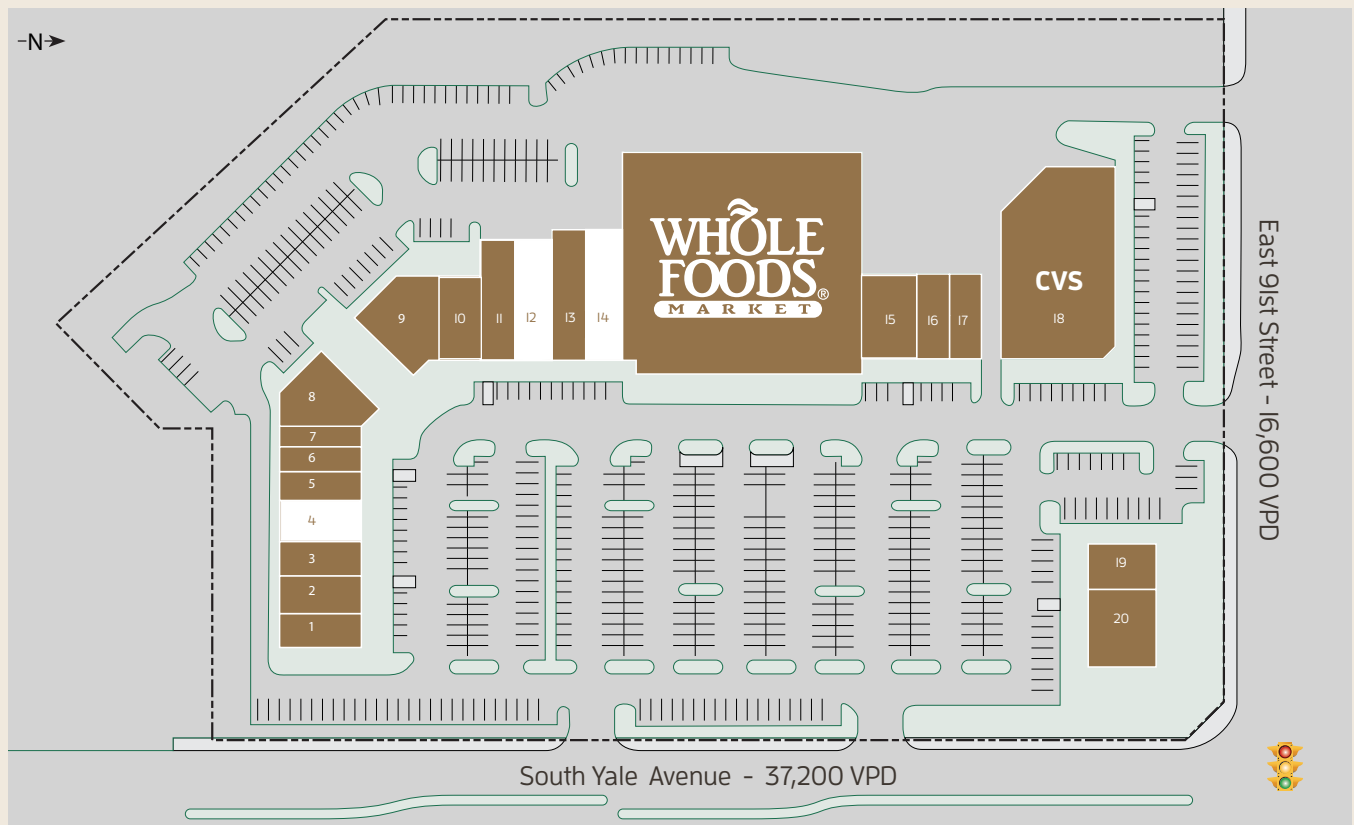

Yale Village

Property Highlights

- Located in the south Tulsa submarket, this Whole Foods-anchored center serves some of Tulsa's most affluent residents
- Situated less than a mile from the Creek Turnpike, the center also draws from the high-income suburb of Jenks
- Neighbors include CVS Pharmacy, CycleBar, Great Clips, Infinity Nail Salon, Island Nation, Jara Herron, Jimmy John's, Mattress Firm, Pardon My French, Qdoba, Smashburger, The Cook's Nook, Upper Crust Pizza, Whole Foods Market, and Yokozuna.

Neighborhood Highlights

Within 2 miles

- Holland Hall School
Tulsa's only PreK through Grade 12 independent Episcopal school

Within 3 miles

- Saint Francis Hospital and Health System
1,112-bed hospital with the region's only children's hospital and level IV neonatal intensive care unit, a 168 bed heart hospital and Tulsa's leading trauma and emergency center
- Warren Place
±1 million square feet class A office and The DoubleTree by Hilton Hotel with conference and event facilities
- River Spirit Casino Resort
483-room hotel and casino with premium dining, including Ruth's Chris Steakhouse and Jimmy Buffet's Margaritaville
- Oral Roberts University
Liberal arts university with 4,000 students

Demographics

Distance	Average Household Income	Population	Daytime Employees
1 Mile	\$122,062	8,462	3,867
3 Miles	\$108,832	82,789	55,837
5 Miles	\$92,962	193,954	123,159

Unit	SF	Tenant	Unit	SF	Tenant
1	2,145	Smashburger	12	2,975	Available
2	1,600	Jimmy John's	13	2,219	Hollywood Feed
3	2,200	Kumon	14	3,250	Available
4	2,000	Available		38,125	Whole Foods Market
5-6	3,201	Jara Herron Salon	15	4,305	Mattress Firm
7	2,267	Pardon My French	16	1,260	Great Clips
8	3,000	Qdoba Mexican Grill	17	1,358	Infinity Nail Salon
9	4,000	Yokozuna	18	14,600	CVS Pharmacy
10	2,750	The Cook's Nook	19	2,300	CycleBar
11	2,316	Restore Hyper Wellness + Cryotherapy	20	4,200	Upper Crust Pizza